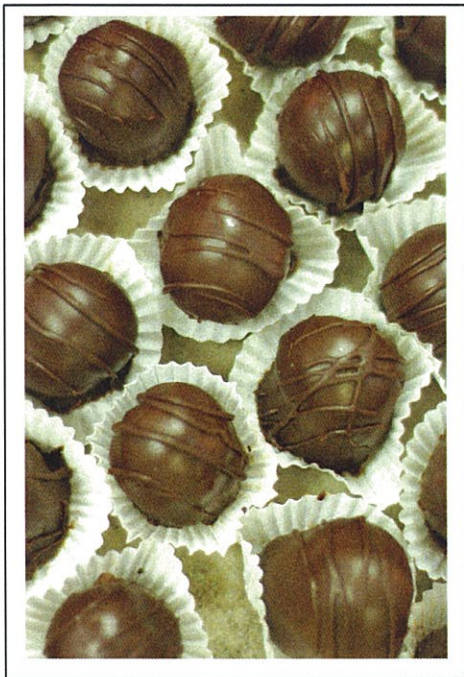

A perfect ending to a perfect evening...

Dessert!

- *Chocolate Mousse Bombs*
- *Caramel Cake*
- *Banana Cream Cake*
- *German Chocolate Cake*
- *Carrot Cake*
- *Chocolate Roulade*
- *Lemon Squares*
- *Brownies*

Iz Gourmet mini pastries offer a bite-size sampling of several of our most popular desserts made in our bakery!